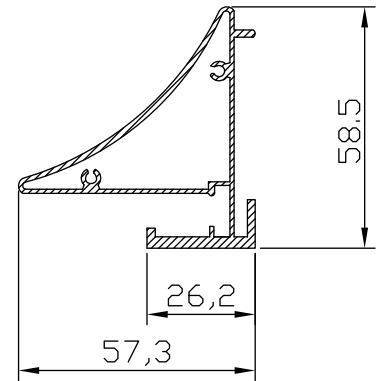

Color 

Unit: mm

Features:

1. Model: HL-BAPL044A
2. Material: AL6063
3. Surface: Anodized/Painting
4. Lighting source width: /
5. Length: 4m/max
6. Installation: For kitchen and bathroom / advertising / house decoration application.

Accessory:

End Cap

Alu Profile+End Cap

Alu Profile (Back)

Mounting Clip (metal)

Installation: